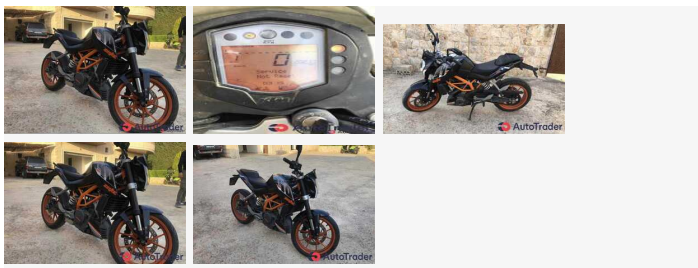

2015 KTM Duke
Price \$2,600

ITEM

Item URL: <https://www.autotrader.com.lb/155101>
 Item reference number #155101

DEALER

Ahmad Nasreddine
 70075551
ahmoudi_090@hotmail.com
 Chouf, Bayrut, Mount Lebanon Governorate,
 Chouf, Lebanon

DETAILS

Posted on : | 17/05/2023

DESCRIPTION
BASIC INFO

Mileage:	20000 km
Power:	390 hp
Fuel type:	Benzene
Transmission:	Manual gearbox
Condition:	Used
Drive mode:	Shaft drive

ACCEPTED PAYMENT METHODS

Accepted payment methods: | Cash (US Dollar)

2015 KTM Duke**Price \$2,600****DESCRIPTION & LOCATION****Custom Title:** | ktm duke**OTHER INFORMATION****Color:** | Black**SAFETY****Safety & Security features:** | ABS**FEATURES****Features:** | Kickstarter