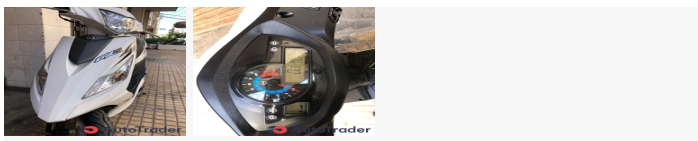

2021 SYM GR**Price \$1****ITEM**

Item URL: <https://www.autotrader.com.lb/168492>
Item reference number #168492

DEALER

Patrick tabcharany
76602008
pjqc5ygd78@privaterelay.appleid.com
Taalabaya, Achrafieh, Jdeideh, Mount
Lebanon Governorate, Matn, Lebanon

DETAILS

Posted on : | 21/10/2023

DESCRIPTION

very clean bike like neww msajale

BASIC INFO

| | |
|-------------------|---------|
| Mileage: | 6000 km |
| Power: | 150 hp |
| Fuel type: | Benzene |

2021 SYM GR**Price \$1**