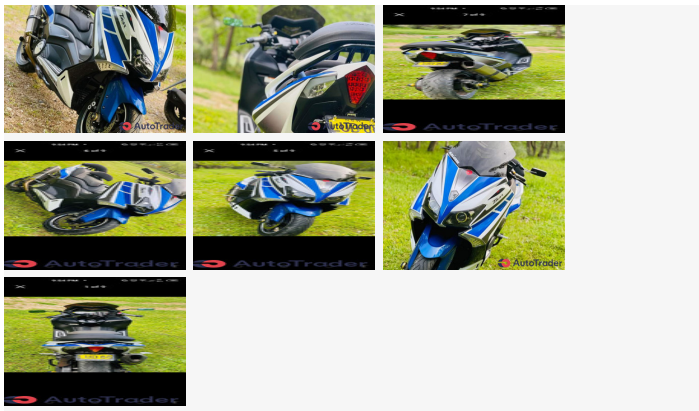

2014 Yamaha Tmax**Price \$8,500****ITEM**

Item URL: <https://www.autotrader.com.lb/159859>
Item reference number #159859

DEALER

Ahmad Mohammad el ahmad
76195650
ahmadalahmad9314@gmail.com
Bechara El Khoury, Achrafieh, Tripoli, North Governorate, Tripoli, Lebanon

DETAILS

Posted on : | 07/05/2023

DESCRIPTION**BASIC INFO**

Transmission: Automatic transmission
Condition: Used
Drive mode: Belt drive

ACCEPTED PAYMENT METHODS

Accepted payment methods: | Cash (Lebanese Pound)