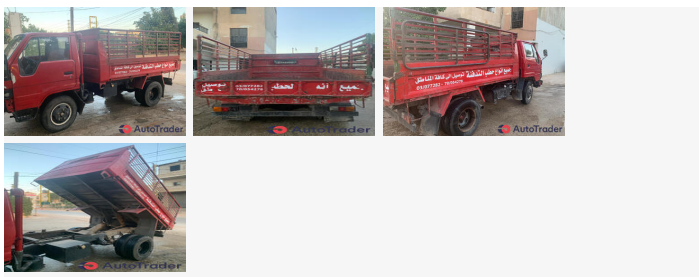

1983 Toyota Dyna

Price \$5,500

ITEM

Item URL: <https://www.autotrader.com.lb/184459>
Item reference number #184459

DEALER

Hsein Janbein
70054278
janbyn123@gmail.com
Ali El Nahri, Beqaa Governorate, Zahlé,
Lebanon

DETAILS

Posted on : | 17/09/2024

DESCRIPTION

13B engine diesel

BASIC INFO

1983 Toyota Dyna**Price \$5,500****Condition:** | Good

ACCEPTED PAYMENT METHODS**Accepted payment methods:** | Cash (US Dollar)

DESCRIPTION & LOCATION**Custom Title:** | Toyota Dyna 83

OTHER INFORMATION**Truck Gearbox:** | Manual
Fuel type: | Diesel
Drive type: | Rear wheel
Gross weight: | 2840 kg
Color: | Red

FEATURES**Accessories:** | Internal socket