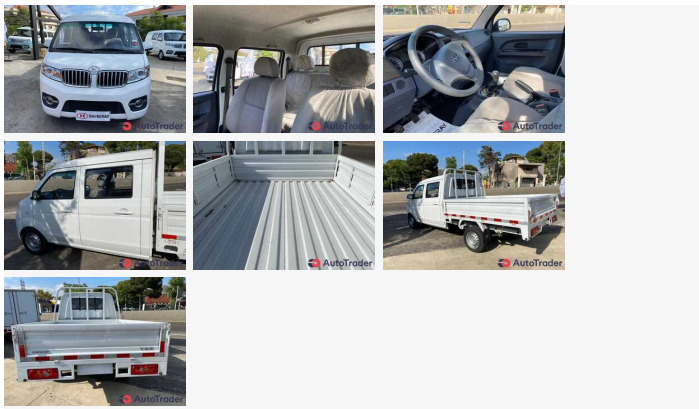

2025 Brilliance Shineray T32

Price \$0

ITEM

Item URL: <https://www.autotrader.com.lb/185188>
 Item reference number #185188

DEALER

Mourad Motors
 76992782
showroom@mouradmotors.co
 Aley, Mount Lebanon Governorate, Aalay, Lebanon

DETAILS

Posted on : | 29/10/2024

DESCRIPTION

Factory Warranty 2 years / 60,000Km 2024,2025 Very reasonable prices and affordable spare parts prices Engine: Inline 4-cylinder water cooling DOHC VVT 16V Powered By Bosch Italian Macpherson Strut Independent Suspension/Leaf Spring Displacement (ml): 1500 Horsepower (HP): 107 Transmission: 5-Speed, Manual Overall (LxWxH)(mm): 4930x1720x1995 Cargo Box (LxWxH)(mm): 2100x1670x420 Wheelbase (mm): 3050 Gross weight (kg): 2315 Payload (kg): 1000 Options: Factory Cargo Box Front A/C EPS Central Locking + Remote Keys Front Power Windows, Power Steering, Child Lock Radio with USB; Front and Rear Fog Lamps, Heater, Lighter Driver Sunproof A test drive is available Mourad Motors- Sole agent of KAMA trucks and SHINERAY vehicles. Damascus road, Mourad Center Aley, Lebanon Contact number: 25556135 -76992782

2025 Brilliance Shineray T32**Price \$0****BASIC INFO****Condition:**

New

Color:

White

ACCEPTED PAYMENT METHODS**Accepted payment methods:**

Cheque, Cash (Lebanese Pound), Cash (US Dollar)

DESCRIPTION & LOCATION**Custom Title:**